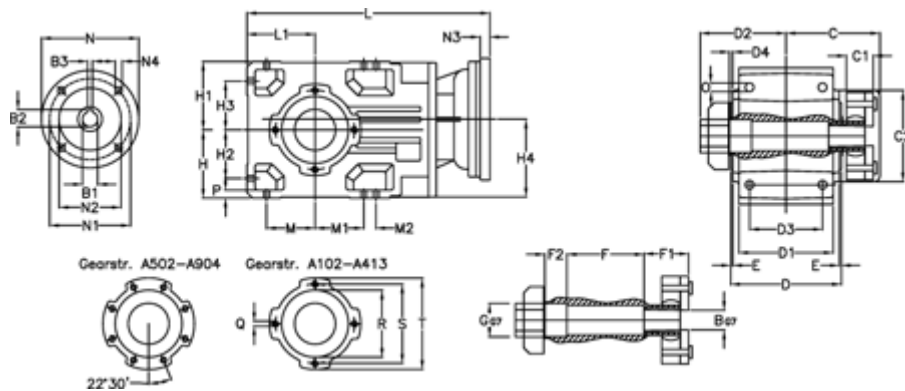

Article number: 296003518836220

Description: Bevel helical gearbox  
A353QF30-188,3-P63B5

## Measures

B = 30	D1 = 166	F2 = 53	L = 417.0	N3 = 4
B1 = 11	D2 = 80	G = 42	L1 = 100	N4 = M8x19
B2 = 12.8	D3 = 135	GA = 43	M = 73.0	O = 12.0
B3 = 4	d4 = 5.0	H = 100	M1 = 73.0	P = 11
C = 70.0	Description = A353 QF-xx P63 B5	H1 = 100	M2 = 11	Q = M10x17
C1 = 24	E = 3.5	H2 = 73.0	N = 140	R = 110
C2 = 90.0	F = 12.0	H3 = 73.0	N1 = 115	S = 130
D = 173	F1 = 48.0	H4 = 114.0	N2 = 95	T = 150